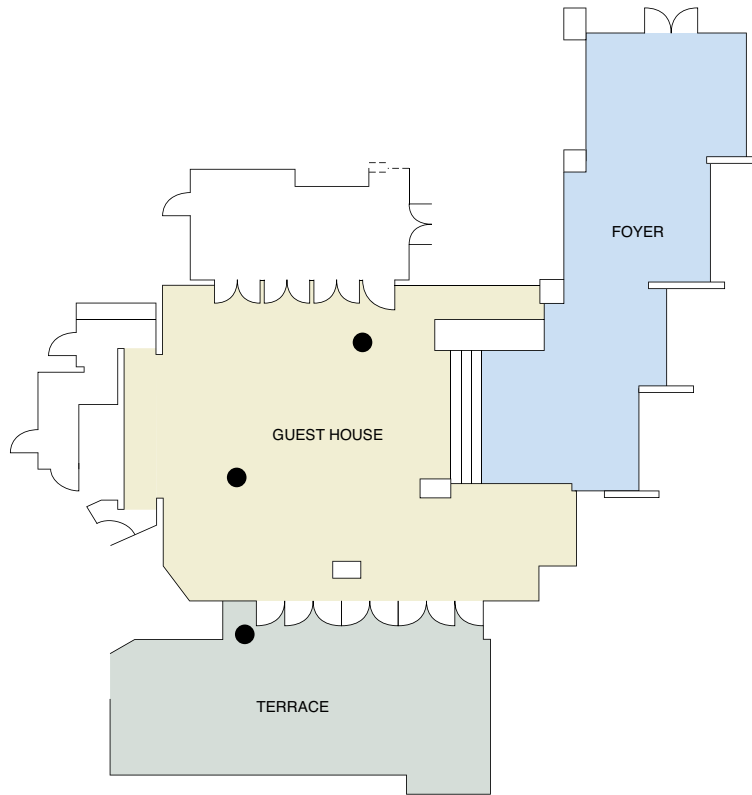

PARK HYATT SYDNEY

7 Hickson Road The Rocks Sydney
NSW 2000 Australia
TELEPHONE +61 2 9256 1234
FACSIMILE +61 2 9256 1555
EMAIL sydney.park@hyatt.com
sydney.park.hyatt.com

GUEST HOUSE