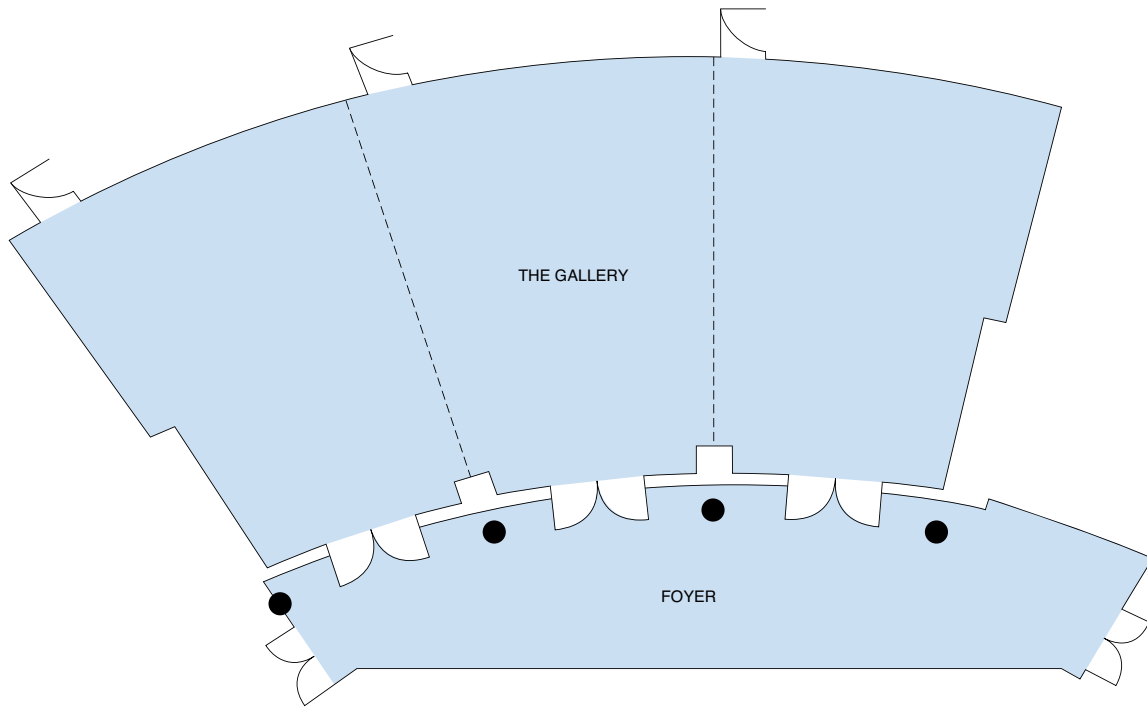

THE GALLERY & FOYER

CONFERENCES & BANQUETS

- Five sophisticated venues with the latest in audiovisual technology, offer flexible solutions for intimate gatherings or exclusive corporate and social events. This blended with renowned Park Hyatt service and creative cuisine, delivers one of Australia's most complete event packages
- Park Hyatt Sydney's Gallery is a contemporary, stylish venue accommodating up to 150 guests. Featuring commissioned works of art from renowned Australian artists, The Gallery offers the flexibility of dividing into three intimate event spaces, or one large sophisticated venue
- The hotel's luxurious Guest House, located on the very edge of Sydney Harbour, offers uninterrupted views of the Opera House and presents a unique venue for up to 70 guests. The Guest House's exclusive presentation kitchen, coupled with a private outdoor terrace on Sydney's harbourfront, appeals to the most discerning event planner
- The Study is an intimate space seating up to twelve guests in a boardroom style setting for private dining or corporate meetings